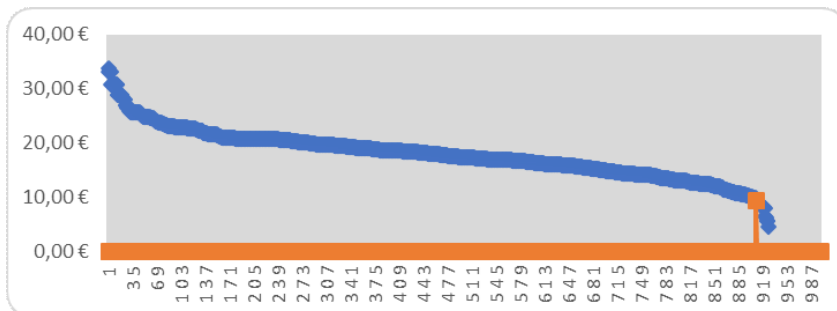

Guide Value STAMP	Surcharge AGE	Surcharge COMPONENTS	Surcharge MARKET	Discount MAX	Guide Value					
5,00 €	+	4,37 €	+	0,00 €	+	0,00 €	+		=	9,37 €
		ST		100 %						Price Index
		D		always available						27

Calculation of Guide Value