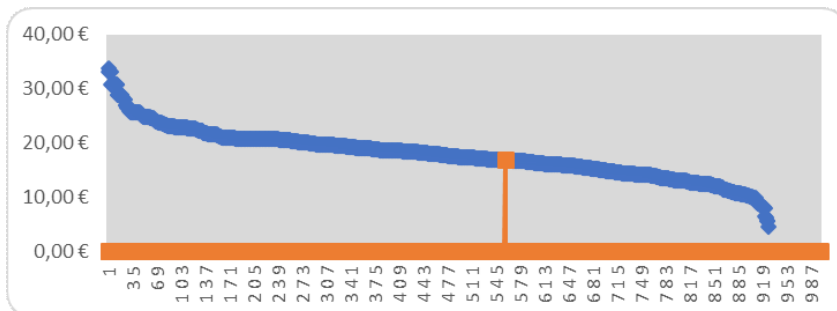

Guide Value STAMP	Surcharge AGE	Surcharge COMPONENTS	Surcharge MARKET	Discount MAX	Guide Value
6,00 €	2,85 €	6,00 €	2,00 €		16,85 €
		ST+PM+IL	75 %		Price Index
		A	predominantly available		48

Calculation of Guide Value