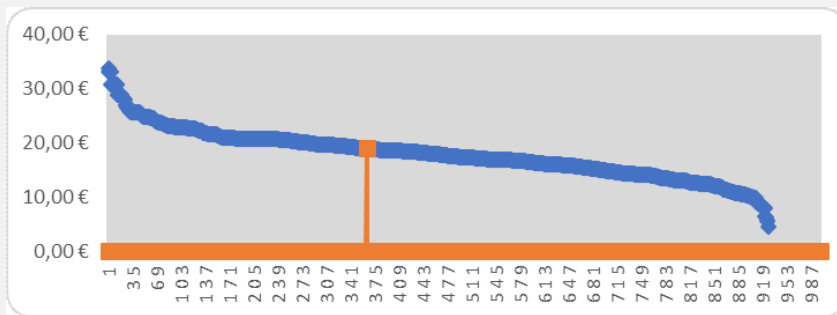

Guide Value STAMP	+	Surcharge AGE	+	Surcharge COMPONENTS	+	Surcharge MARKET	+	Discount MAX	=	Guide Value
7,00 €		4,07 €		6,00 €		2,00 €				19,07 €
				ST+PM+IL		75 %				Price Index
				A		predominantly available				54

Calculation of Guide Value