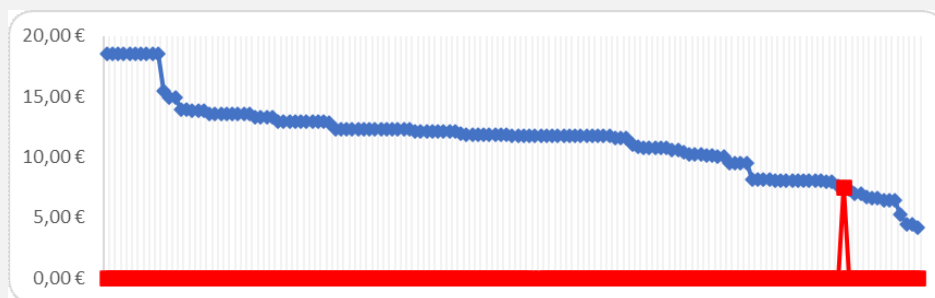

Guide Value STAMP	Surcharge AGE	Surcharge COMPONENTS	Surcharge MARKET	Discount MAX	Guide Value
6,00 €	+ 2,46 €	+ 2,00 €	+ 2,00 €	+ -4,9836	= 7,48 €
		ST+TH	75 %		Price Index
		MC	predominantly available		21

Calculation of Guide Value