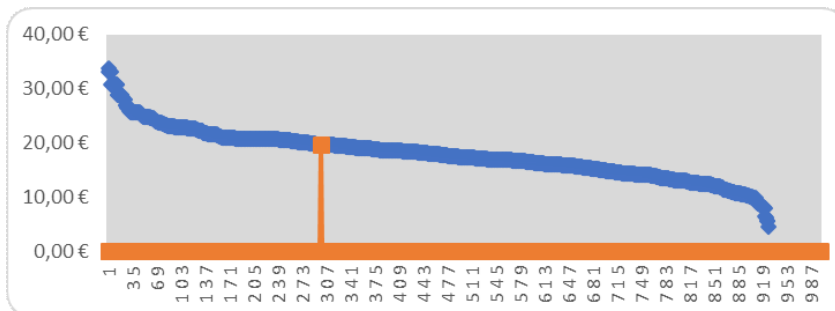

Guide Value STAMP	Surcharge AGE	Surcharge COMPONENTS	Surcharge MARKET	Discount MAX	Guide Value
7,00 €	6,68 €	4,00 €	2,00 €		19,68 €
		ST+PM	75 %		Price Index
		B	predominantly available		56

Calculation of Guide Value