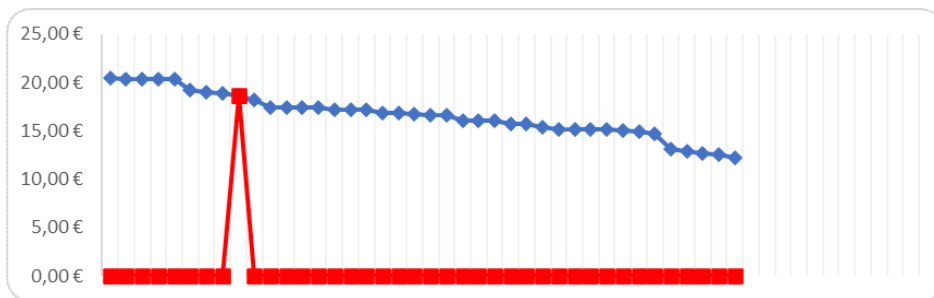

Guide Value STAMP	Surcharge AGE	Surcharge COMPONENTS	Surcharge MARKET	Discount MAX	Guide Value
6,00 €	6,64 €	4,00 €	2,00 €		18,64 €
		ST+PM	75 %		Price Index
		B	predominantly available		53

Calculation of Guide Value