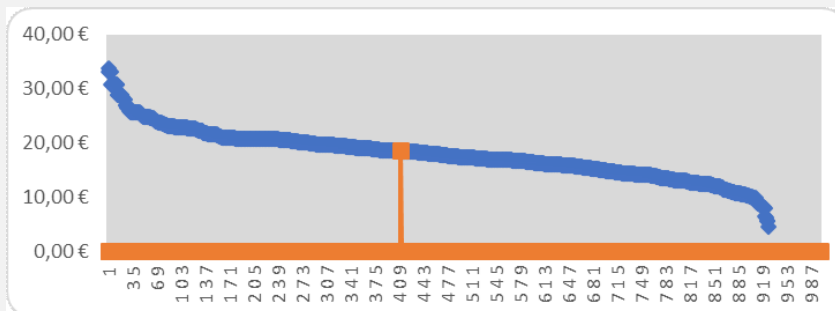

Catalogue Definition of First Day Covers: (1) Must have a chess stamp and (2) date of the postmark must be the issue date of the chess stamp.