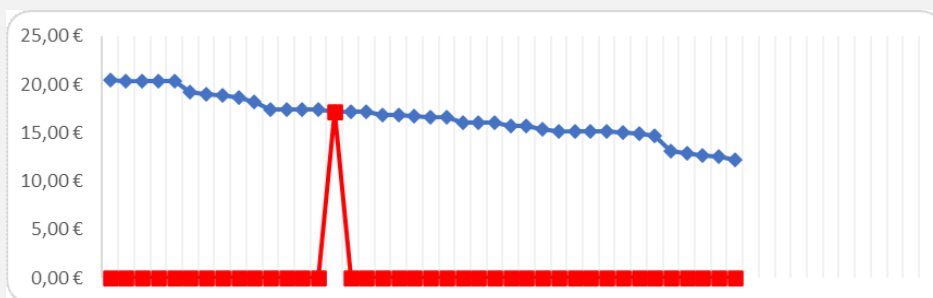

Guide Value STAMP	Surcharge AGE	Surcharge COMPONENTS	Surcharge MARKET	Discount MAX	Guide Value
4,00 €	5,15 €	6,00 €	2,00 €		17,15 €
		ST+PM+IL	75 %		Price Index
		A	predominantly available		49

Calculation of Guide Value