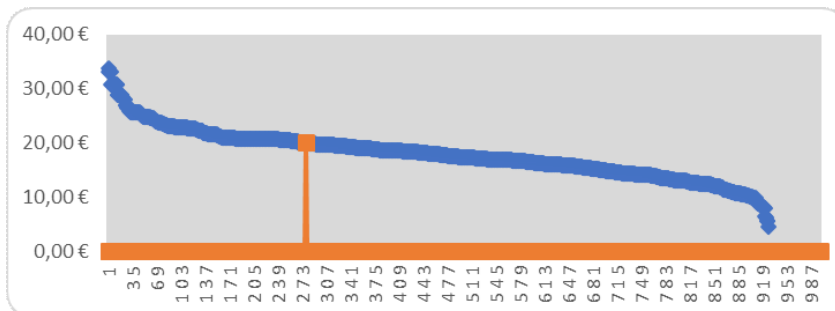

Guide Value STAMP	Surcharge AGE	Surcharge COMPONENTS	Surcharge MARKET	Discount MAX	Guide Value
4,00 €	3,01 €	6,00 €	7,00 €		20,01 €
		ST+PM+IL	25 %		Price Index
		A	rarely available		57

Calculation of Guide Value