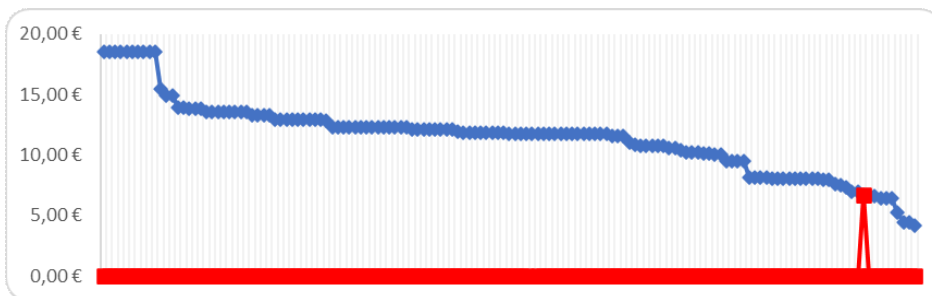

Guide Value STAMP	Surcharge AGE	Surcharge COMPONENTS	Surcharge MARKET	Discount MAX	Guide Value					
5,00 €	+	0,13 €	+	6,00 €	+	0,00 €	+	-4,4534	=	6,68 €
		ST+PM+TH	100 %							Price Index
		MA	always available							19

Calculation of Guide Value