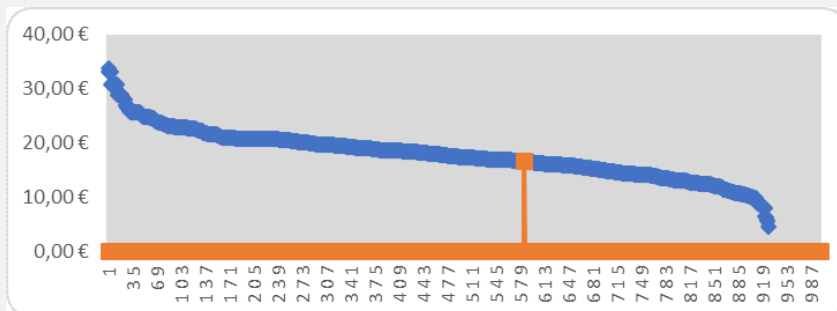

Guide Value STAMP	Surcharge AGE	Surcharge COMPONENTS	Surcharge MARKET	Discount MAX	Guide Value					
5,00 €	+	3,61 €	+	6,00 €	+	2,00 €	+		=	16,61 €
		ST+PM+IL		75 %						Price Index
		A		predominantly available						47

Calculation of Guide Value